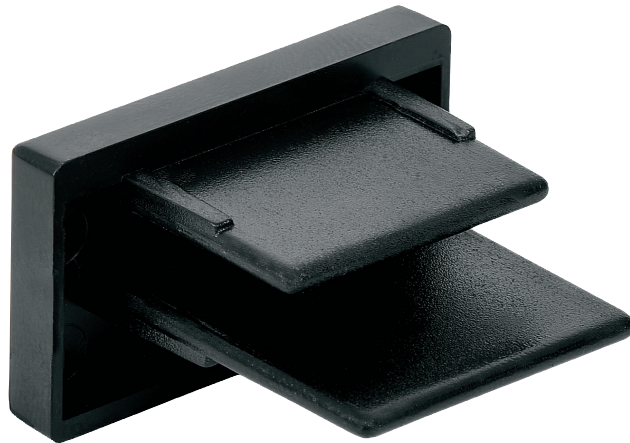

VLS

VERA LIGHTING SYSTEMS

DATA SHEET

Single Phase End Cap

Product Code: VLS-1P-EC-0-BL

CE

PRODUCT DETAILS

MATERIAL	Polycarbon (PC)
CONNECTION	Snap Fix
DIMENSIONS (w*I*h)	35*21 mm Track Cap
LENGTH OUT TRACK	5 mm
WEIGHT	4,8 g