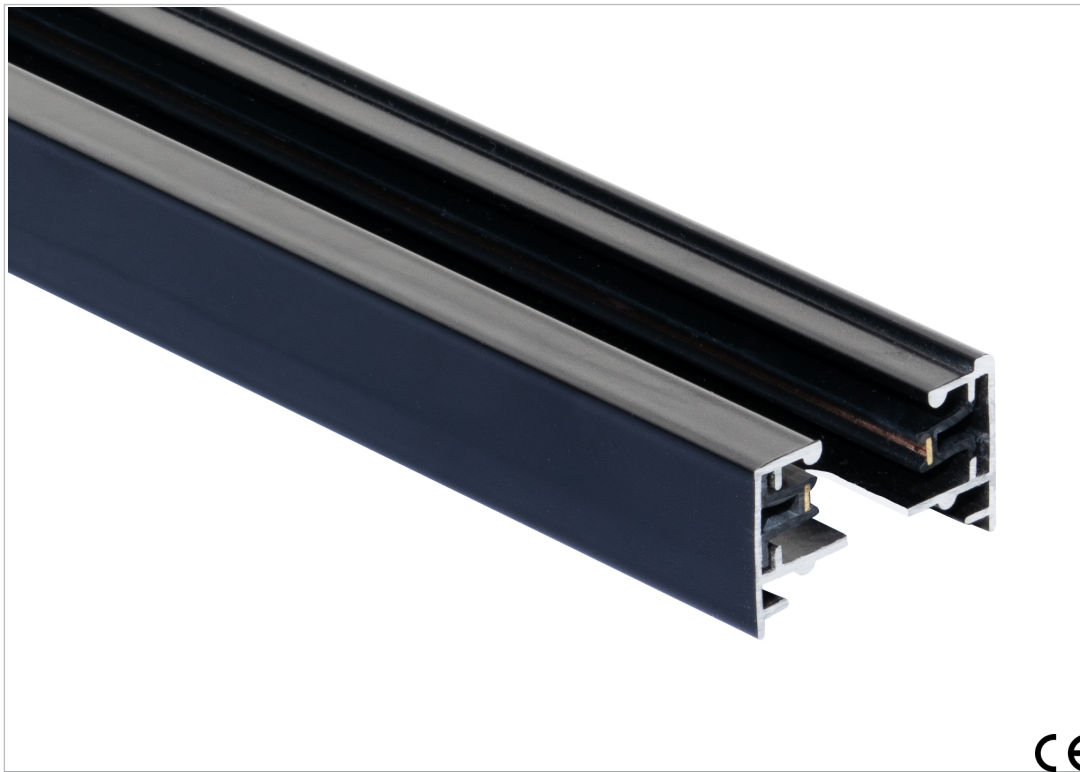

VLS

VERA LIGHTING SYSTEMS

DATA SHEET

Single Phase Aluminum Track

Product Code: VLS-1P-TRK-3000-BL

CE

PRODUCT DETAILS (3m)

BODY	Aluminum extrusion
PAINT	Electrostatic powder paint
CONDUCTOR	Copper 1,6 mm
ISOLATION	Pvc extrusion
DIMENSIONS (w*h*l)	34,2*21*2915 mm
WEIGHT	1,187 kg
CONDUCTOR DISTANCE y	20,5 mm
GROUNDING	Yes - Plate
PACKAGE QUANTITY	20/pack

CODE EXAMPLE

VLS.3P.TRK.2000.WH

- (E) Body Colour
- (D) Length (mm)
- (C) Product Type
- (B) System Type
- (A) Brand Prefix