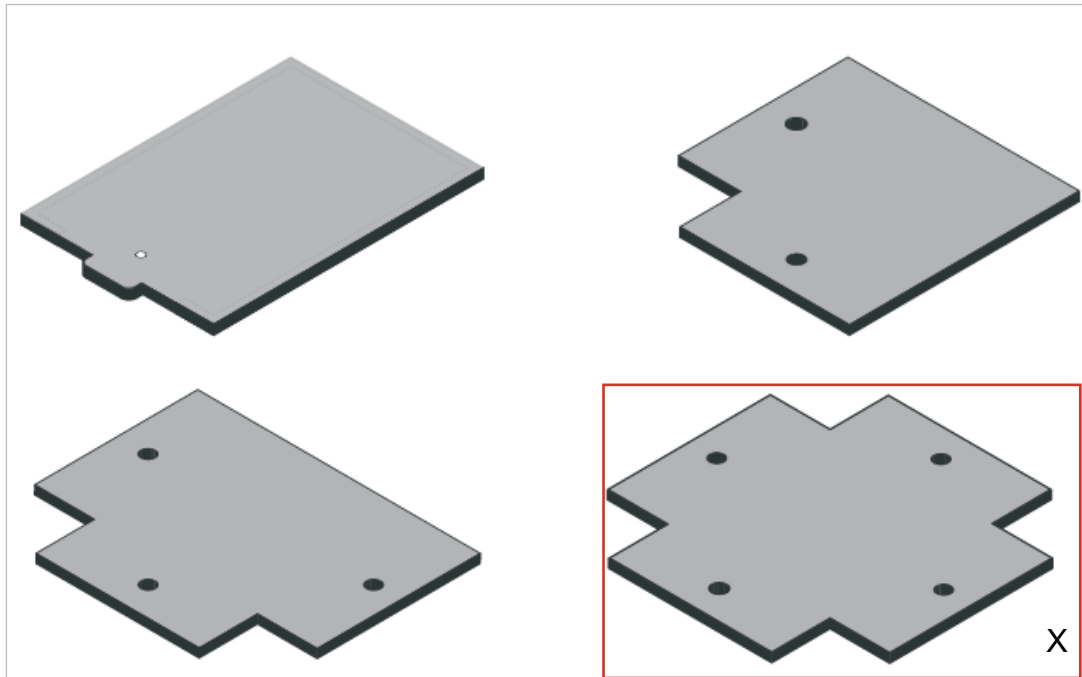

## Recessed Track Caps

Product Code: VLS-3P-RCP-X-0

X

CE

### PRODUCT DETAILS

<b>USED FOR</b>	Covering recessed connection points
<b>MATERIAL</b>	Galvanized Steel
<b>DIMENSIONS 'PI'</b>	58*76 mm
<b>DIMENSIONS 'L'</b>	76*76 mm
<b>DIMENSIONS 'T'</b>	94*76 mm
<b>DIMENSIONS 'X'</b>	94*94 mm
<b>WEIGHT 'PI, L, T, X'</b>	40, 50, 60, 70 gr
<b>TRACK SIDE</b>	56 mm
<b>THICKNESS</b>	1,2 mm
<b>CONNECTION</b>	Screw on power input part
<b>AVAILABLE FOR</b>	All Three Phase Connections