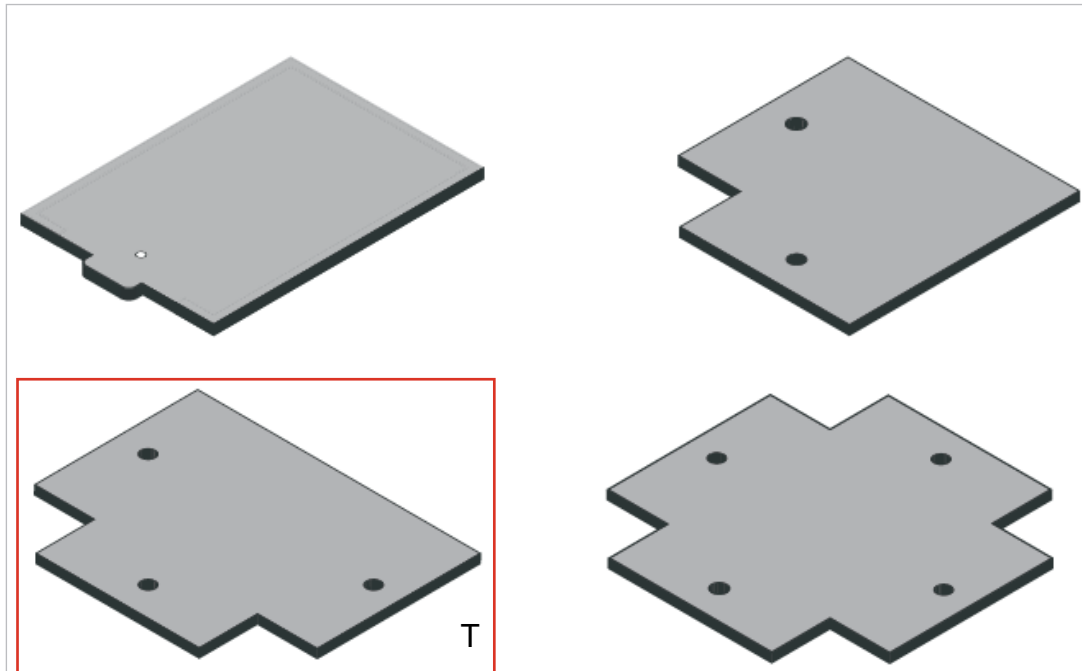

VLS

VERA LIGHTING SYSTEMS

DATA SHEET

Recessed Track Caps

Product Code: VLS-3P-RCP-T-0

PRODUCT DETAILS	
USED FOR	Covering recessed connection points
MATERIAL	Galvanized Steel
DIMENSIONS 'PI'	58*76 mm
DIMENSIONS 'L'	76*76 mm
DIMENSIONS 'T'	94*76 mm
DIMENSIONS 'X'	94*94 mm
WEIGHT 'PI, L, T, X'	40, 50, 60, 70 gr
TRACK SIDE	56 mm
THICKNESS	1,2 mm
CONNECTION	Screw on power input part
AVAILABLE FOR	All Three Phase Connections