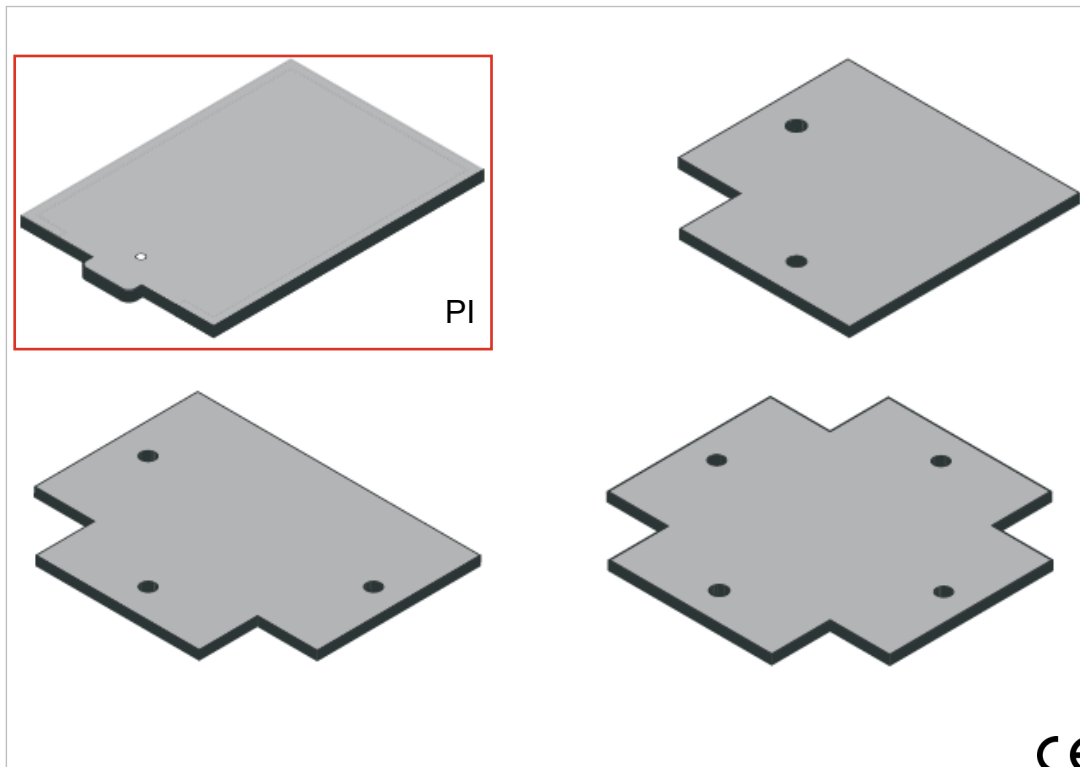

VLS

VERA LIGHTING SYSTEMS

DATA SHEET

Recessed Track Caps

Product Code: VLS-3P-RCP-PI-0

PRODUCT DETAILS

USED FOR	Covering recessed connection points
MATERIAL	Galvanized Steel
DIMENSIONS 'PI'	58*76 mm
DIMENSIONS 'L'	76*76 mm
DIMENSIONS 'T'	94*76 mm
DIMENSIONS 'X'	94*94 mm
WEIGHT 'PI, L, T, X'	40, 50, 60, 70 gr
TRACK SIDE	56 mm
THICKNESS	1,2 mm
CONNECTION	Screw on power input part
AVAILABLE FOR	All Three Phase Connections