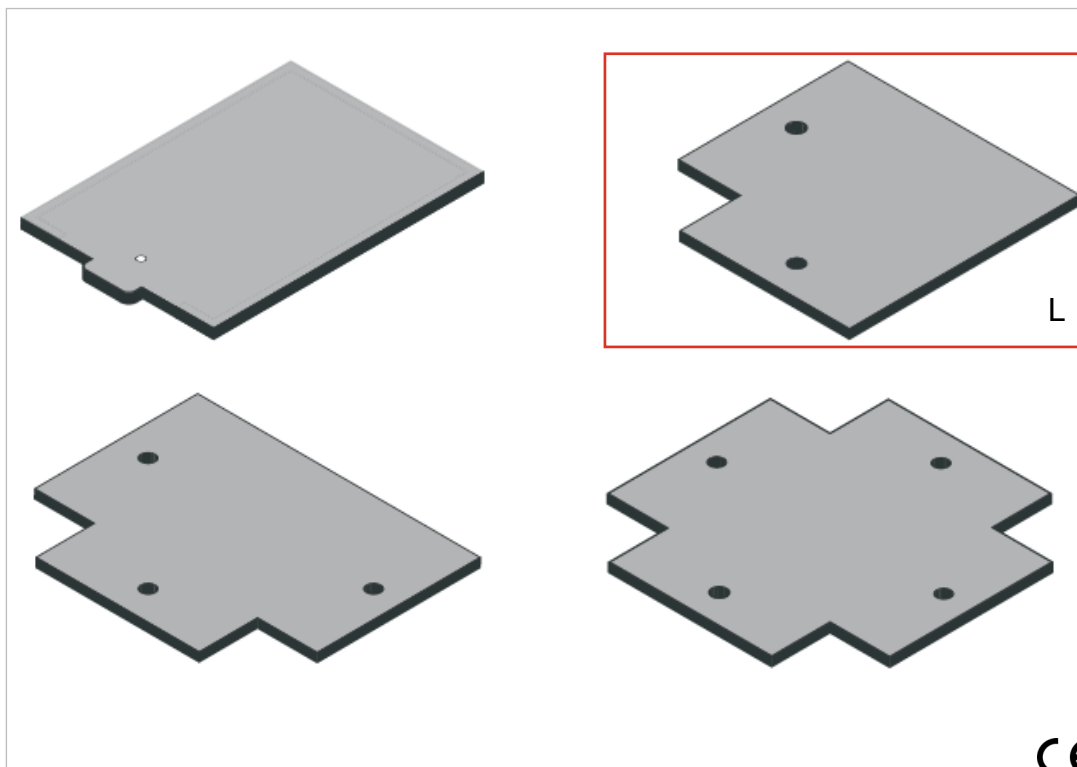

VLS

VERA LIGHTING SYSTEMS

DATA SHEET

Recessed Track Caps

Product Code: VLS-3P-RCP-L-0

PRODUCT DETAILS

USED FOR	Covering recessed connection points
MATERIAL	Galvanized Steel
DIMENSIONS 'PI'	58*76 mm
DIMENSIONS 'L'	76*76 mm
DIMENSIONS 'T'	94*76 mm
DIMENSIONS 'X'	94*94 mm
WEIGHT 'PI, L, T, X'	40, 50, 60, 70 gr
TRACK SIDE	56 mm
THICKNESS	1,2 mm
CONNECTION	Screw on power input part
AVAILABLE FOR	All Three Phase Connections