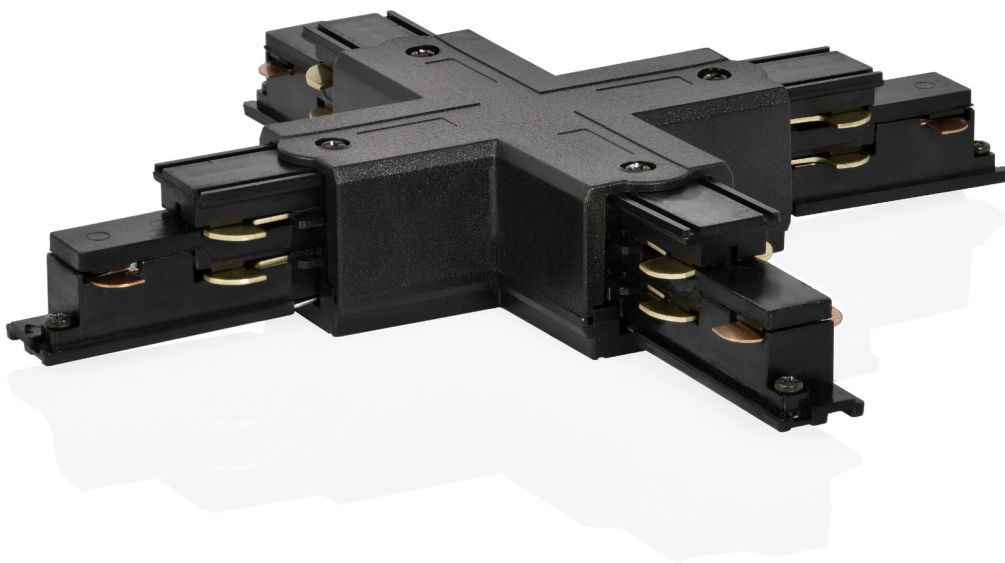

VLS

VERA LIGHTING SYSTEMS

DATA SHEET

Dali 'X' Connection

Product Code: VLS-DT-XC-O-BL

PRODUCT DETAILS	
MATERIAL	Polycarbon
CONDUCTORS	Brass & Phosphorus / Bronze
WEIGHT	216 g
HEIGHT	34 mm
WIDTH	32 mm
WIDTH IN TRACK	21,3 mm
LENGTH	207 mm
LENGTH IN TRACK	54 mm
LENGTH OUT TRACK	97 mm
CONDUCTOR DISTANCE	8 mm
GROUNDING	Galvanized Steel
COMBINATION	No